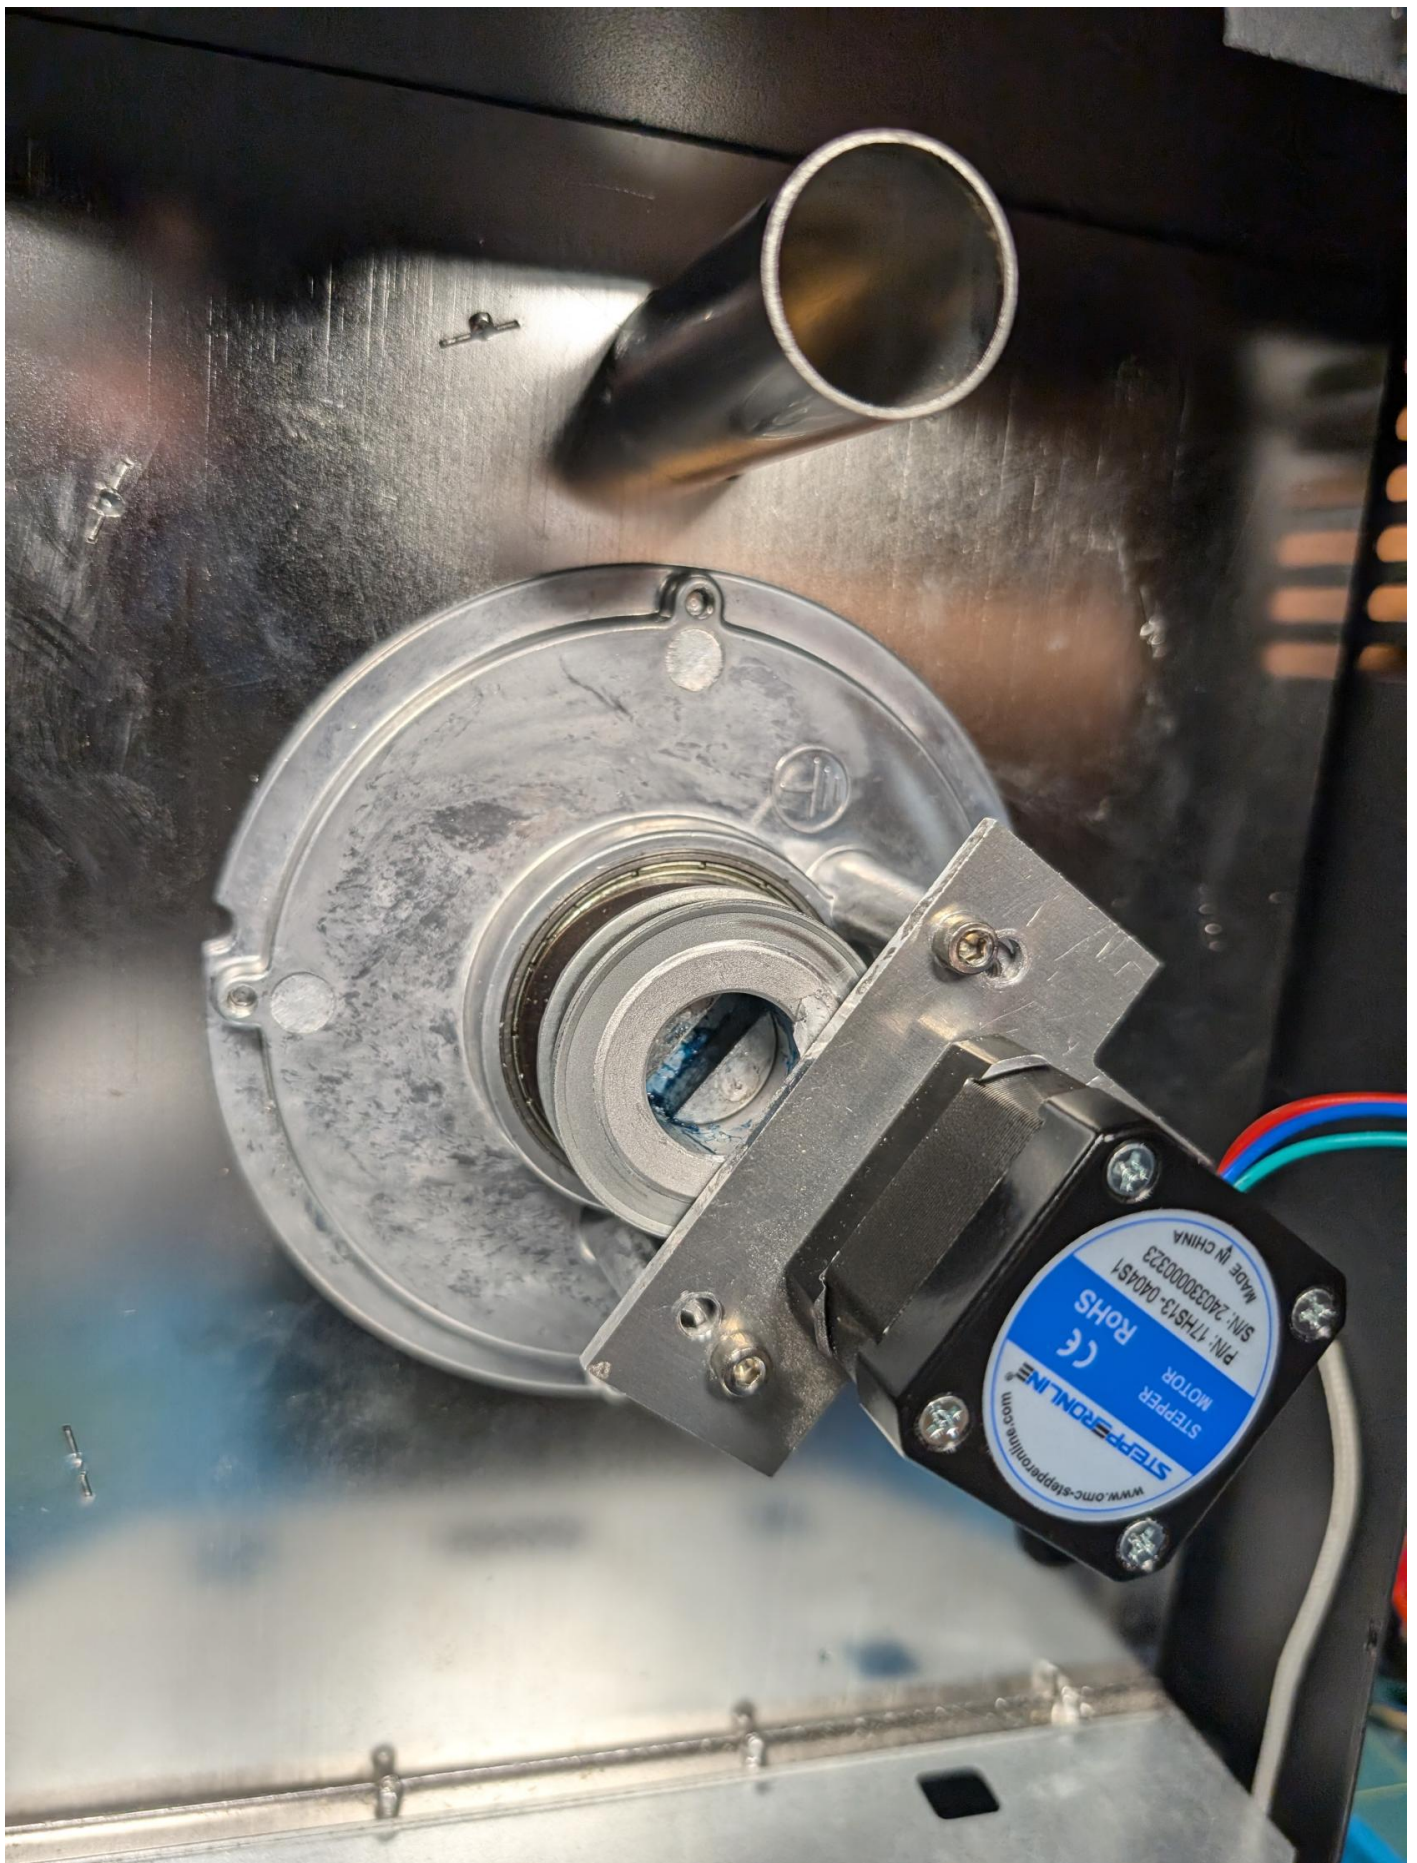

Belt Drive Drum Mod

Fits with modified electronics box. Quieter than stock RPM controllable via Artisan.

BOM:

Arduino Nano	\$6	
Nema 17 34mm Body	\$12	LDO 425TH34
Driver 2209	\$7	2209 may work with 5160
Custom Bracket	\$9	6061 Alu plate 3mm thick Drilling Required
20t Pulley	\$2	6mm bore 6mm wide belt
60T Pulley	\$10	20mm Bore 6mm wide belt
164mm Close Loop Timing Belt	\$4	164mm GT2 belt